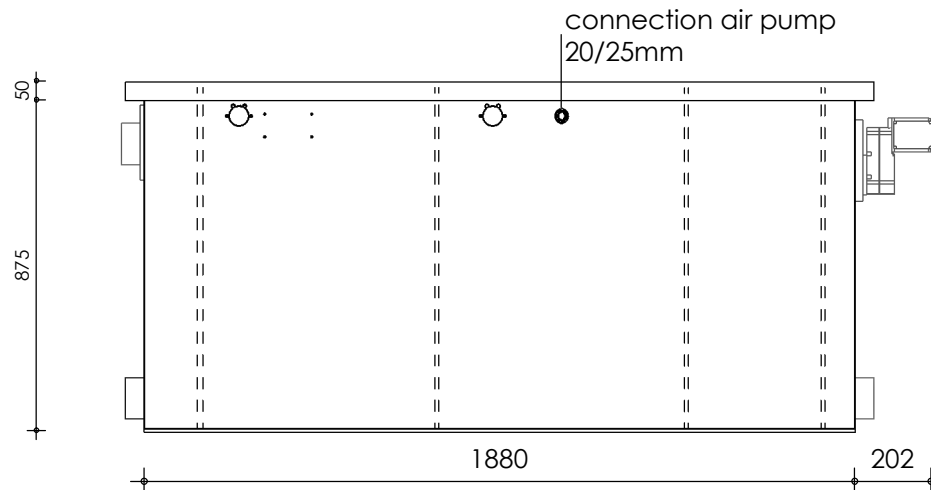

Front view

Right-side view

Top view

Rear view

Left-side view

description:
CL35-K - Combi filter

scale :
1 : 20

date/version :
v.2023

water running height :
120 mm