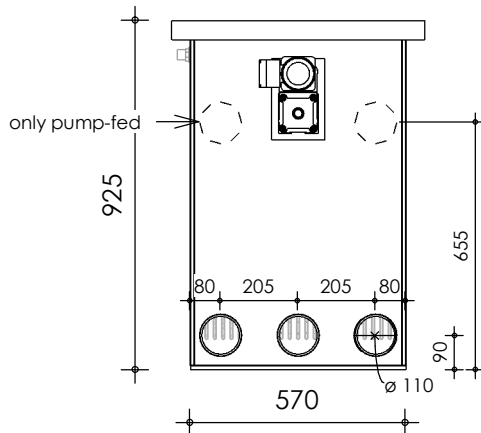

Front view

Right-side view

Top view

Rear view

Left-side view

description:
CL35-K - Combi filter

scale :
1 : 20

date/version :
v.2023

water running height :
120 mm