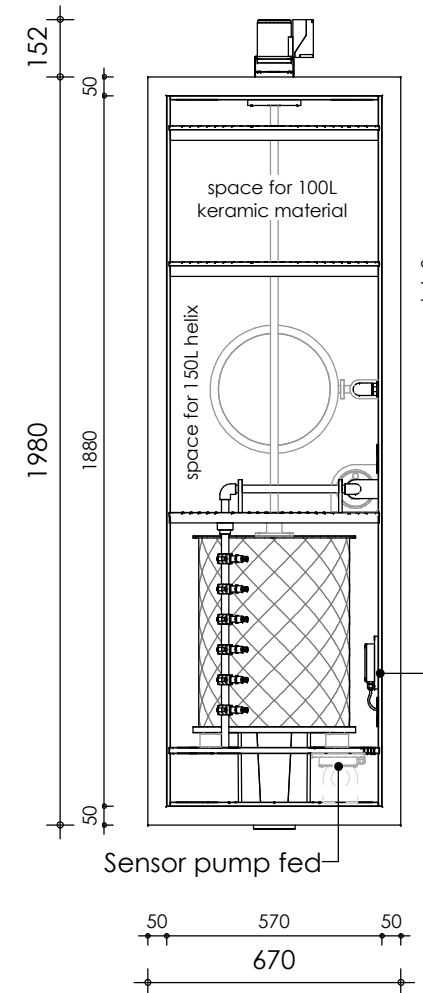

Front view

Right-side view

Top view

Rear view

Left-side view

description:
CL35-K - Combi filter

scale :
1 : 20

date/version :
v.2023

water running height :
120 mm