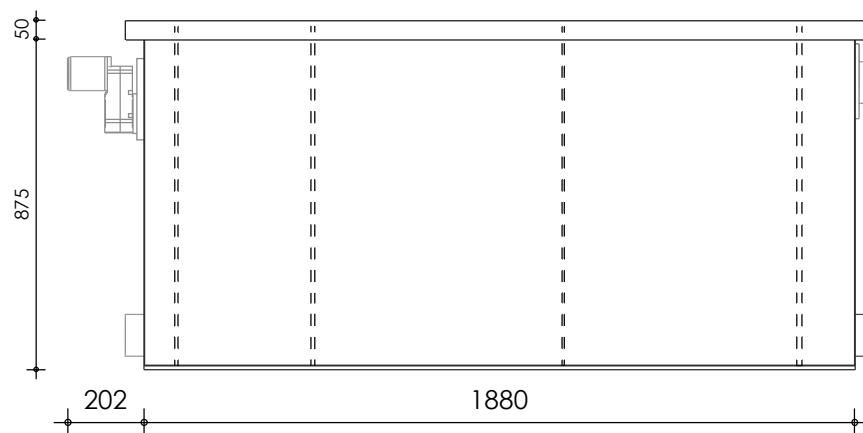

Front view

Right-side view

Top view

Rear view

Left-side view

description:
CL35-K - Combi filter

scale :
1 : 20

date/version :
v.2023

water running height :
120 mm