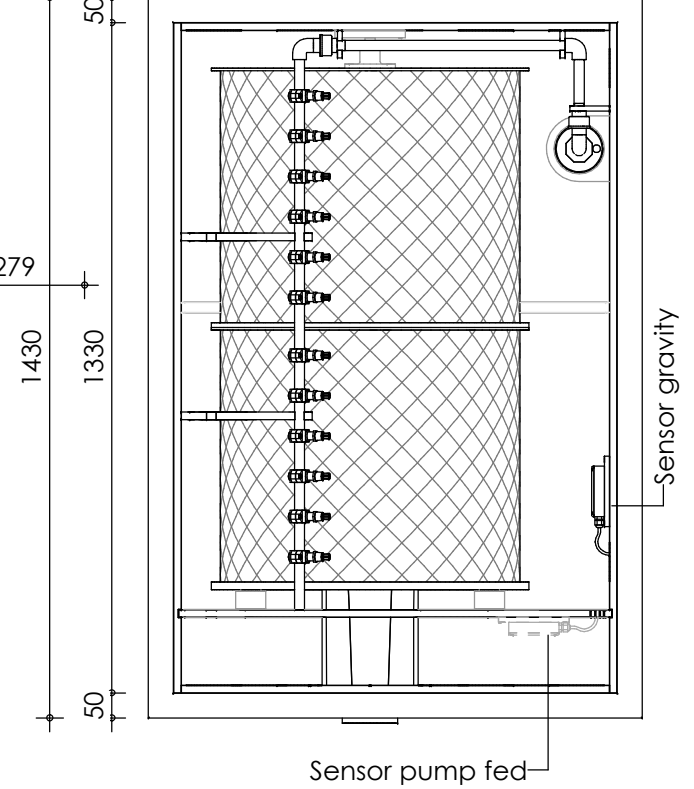

Front view

Right-side view

Top view

Rear view

Left-side view

description:
PP140N - Drum filter int. pump

scale :
1 : 15

date/version :
v.2023

water running height :
120 mm