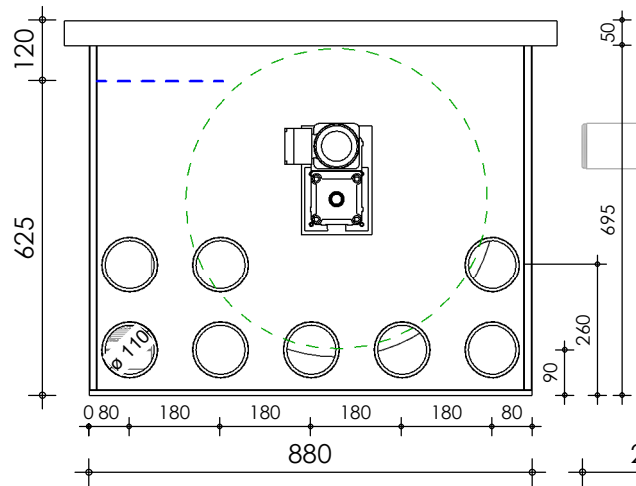

Front view

Right-side view

Top view

Rear view

Left-side view

description:
PP140N - Drum filter int. pump

scale :
1 : 15

date/version :
v.2023

water running height :
120 mm