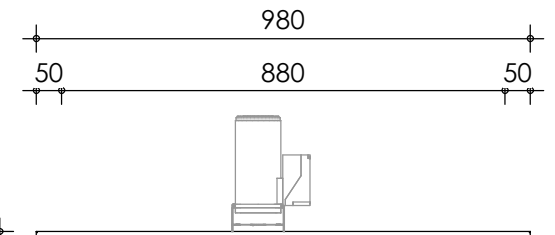

Front view

Right-side view

Top view

Rear view

Left-side view

description:
PP140N - Drum filter int. pump

scale :
1 : 15

date/version :
v.2023

water running height :
120 mm