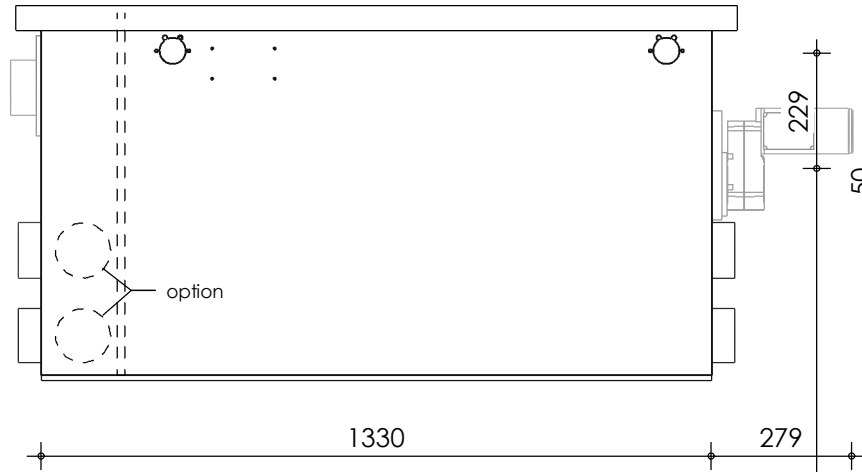

Front view

Right-side view

Top view

Rear view

Left-side view

description:
PP140N - Drum filter int. pump

scale :
1 : 15

date/version :
v.2023

water running height :
120 mm