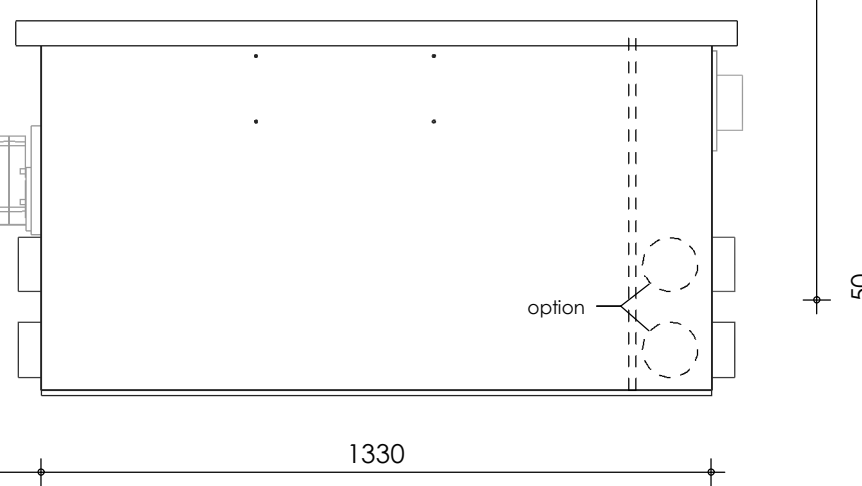

Front view

Right-side view

Top view

Rear view

Left-side view

description:
PP140N - Drum filter int. pump

scale :
1 : 15

date/version :
v.2023

water running height :
120 mm