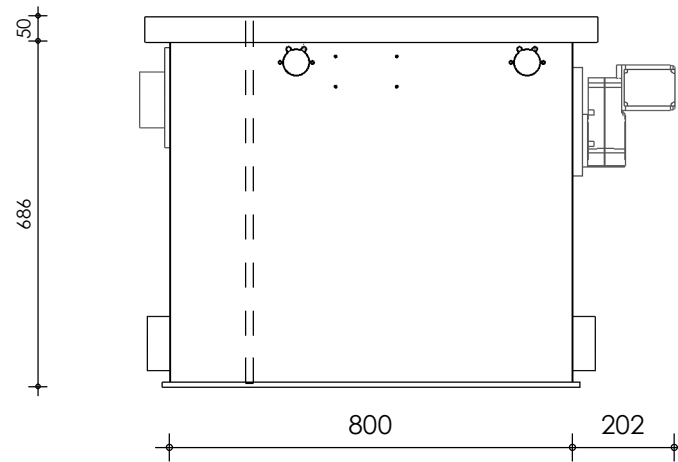

Front view

Right-side view

Top view

Rear view

Left-side view

**description:**  
PP35-P - Drum filter

**scale :**  
1 : 15

**date/version :**  
v.2023

**water running height :**  
120 mm