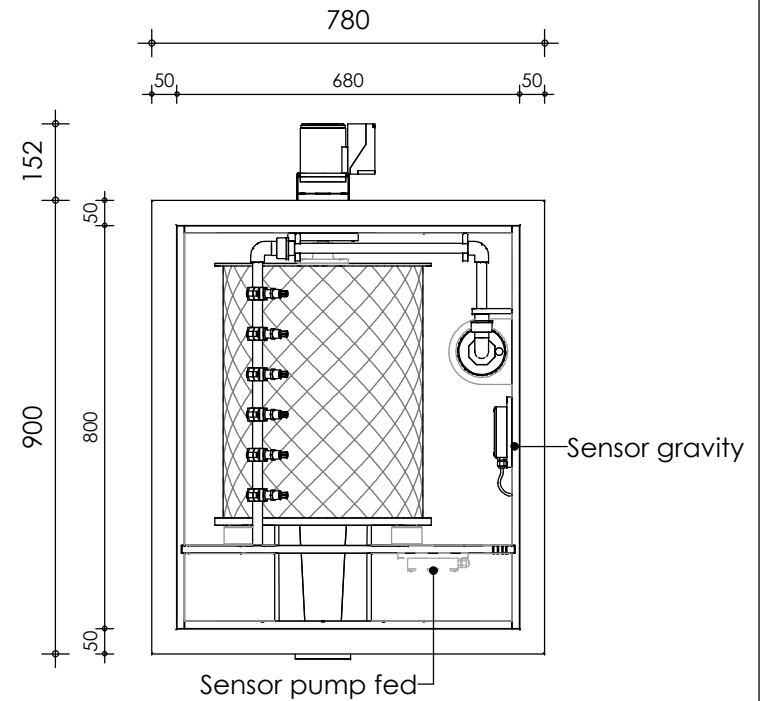

Front view

Right-side view

Top view

Rear view

Left-side view

**description:**  
PP35-P - Drum filter

**scale :**  
1 : 15

**date/version :**  
v.2023

**water running height :**  
120 mm