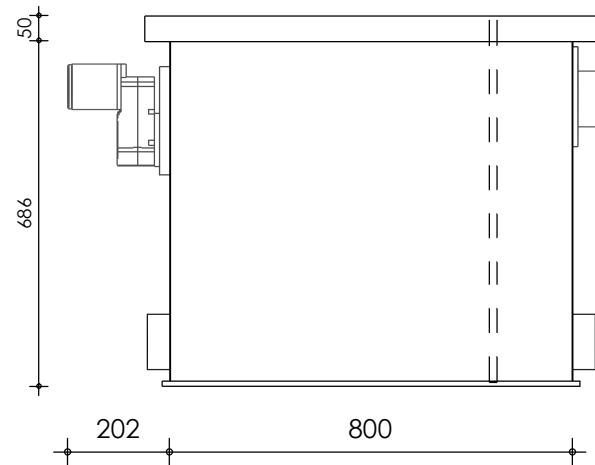

Front view

Right-side view

Top view

Rear view

Left-side view

**description:**  
PP35-P - Drum filter

**scale :**  
1 : 15

**date/version :**  
v.2023

**water running height :**  
120 mm