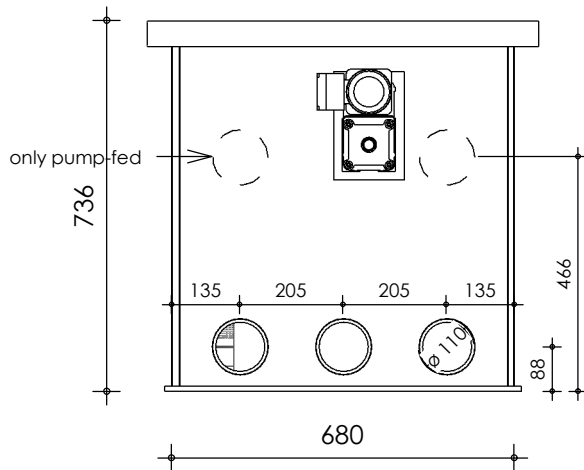

Front view

Right-side view

Top view

Rear view

Left-side view

**description:**  
PP35-P - Drum filter

**scale :**  
1 : 15

**date/version :**  
v.2023

**water running height :**  
120 mm