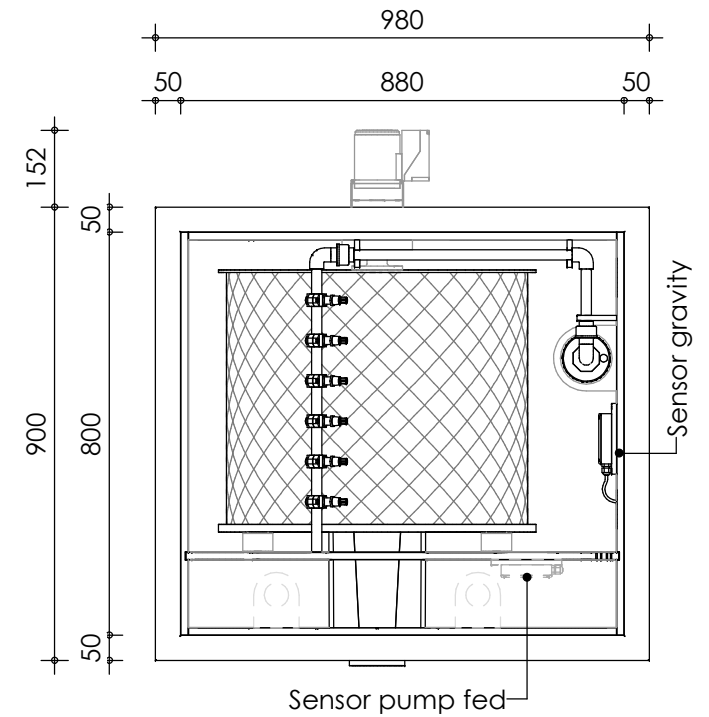

Front view

Right-side view

Rear view

Left-side view

Sensor pump fed

Sensor gravity

Top view

description:
PP65-P - Drum filter

scale :
1 : 15

date/version :
v.2023

water running height :
120 mm