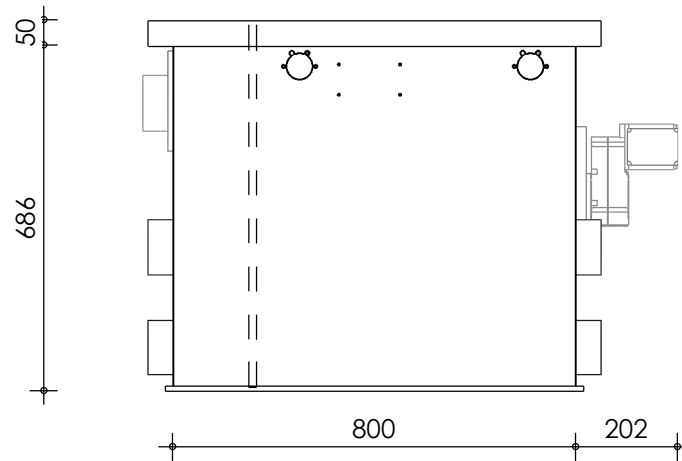

Front view

Right-side view

Rear view

Left-side view

Sensor pump fed

Sensor gravity

Top view

description:
PP65-P - Drum filter

scale :
1 : 15

date/version :
v.2023

water running height :
120 mm