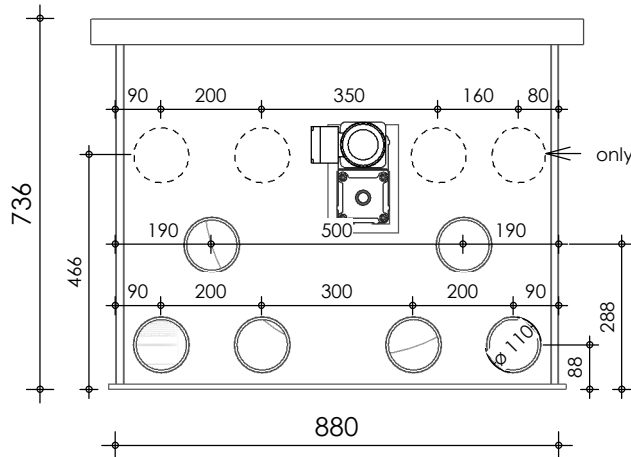

Front view

Right-side view

Rear view

Left-side view

Sensor pump fed

Sensor gravity

Top view

description:
PP65-P - Drum filter

scale :
1 : 15

date/version :
v.2023

water running height :
120 mm