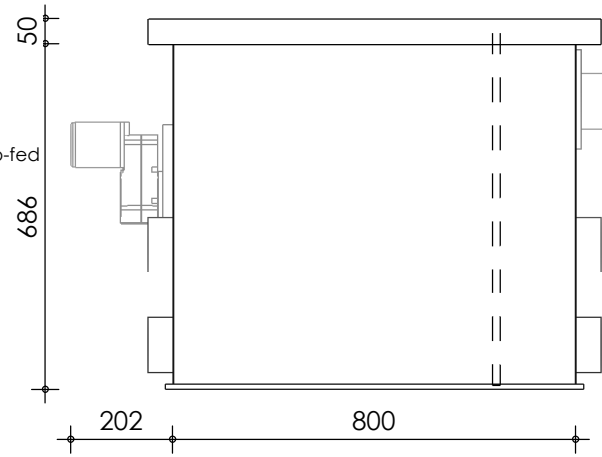

Front view

Right-side view

Rear view

Left-side view

Sensor pump fed

Sensor gravity

Top view

description:
PP65-P - Drum filter

scale :
1 : 15

date/version :
v.2023

water running height :
120 mm