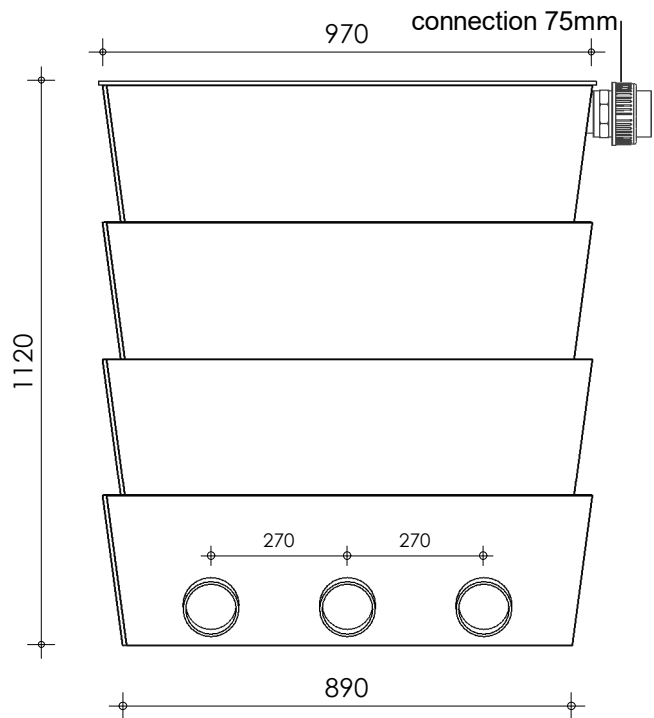

Left-side view

Front view

Right-side view

Rear view

Top view

Filter media

Bacteria House 770 rods - (10 boxes)

**description:**  
TF100 - Trickle filter 3x110

**scale :**  
1 : 15

**date/version :**  
v.2023