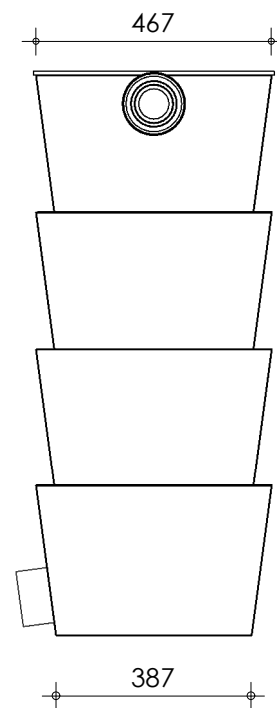

Left-side view

Front view

Right-side view

Rear view

Top view

Filter media

Bacteria House 770 rods - (10 boxes)

**description:**  
TF100 - Trickle filter 3x110

**scale :**  
1 : 15

**date/version :**  
v.2023