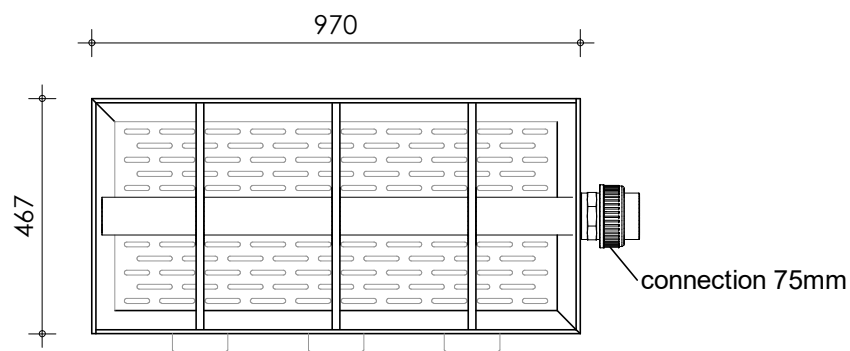

Left-side view

Front view

Right-side view

Rear view

Top view

Filter media

Bacteria House 770 rods - (10 boxes)

**description:**  
TF100 - Trickle filter 3x110

**scale :**  
1 : 15

**date/version :**  
v.2023