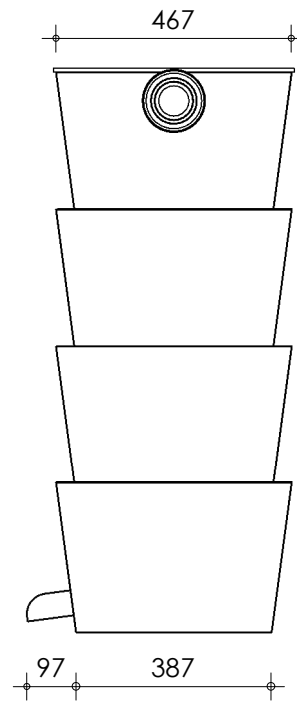

Left-side view

Front view

Right-side view

Rear view

Top view

Filter media

Bacteria House 770 rods - (10 boxes)

description:
TF100 - Trickle filter waterfall

scale :
1 : 15

date/version :
v.2023