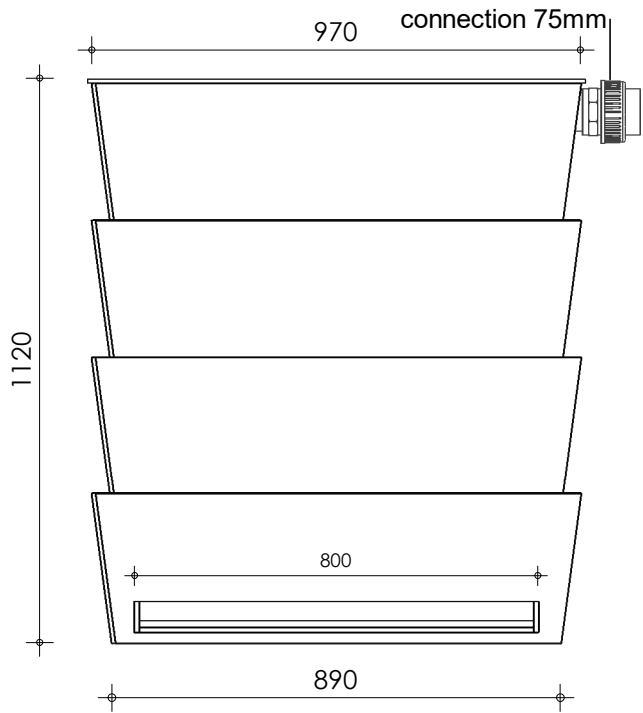

Left-side view

Front view

Right-side view

Rear view

Top view

Filter media

Bacteria House 770 rods - (10 boxes)

description:
TF100 - Trickle filter waterfall

scale :
1 : 15

date/version :
v.2023