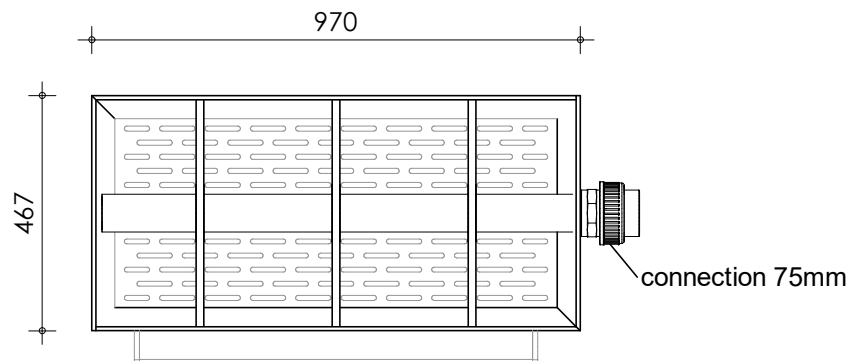

Left-side view

Front view

Right-side view

Rear view

Top view

Filter media

Bacteria House 770 rods - (10 boxes)

description:
TF100 - Trickle filter waterfall

scale :
1 : 15

date/version :
v.2023